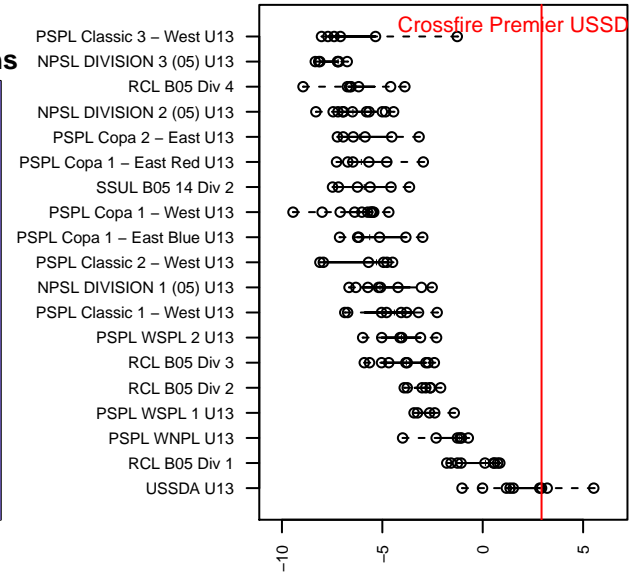

Crossfire Premier USSDA B05

Crossfire Premier SC
 Redmond, WA
 B05 total strength=1582
 attack=20.48 defense=11.07
 fall league = USSDA U13

alt names used:
 CROSSFIRE PREMIER B05 ACADEMY (WA)
 Crossfire Premier U-13

Venues played:
 2017 Nike Crossfire Challenge DA U13
 2017 USSDA U13

Crossfire Premier USSDA B05
 Dots are actual minus expected GF (blue circles) and GA (red triangles).
 Blue line is smoothed change in attack strength. Red is smoothed change in defense strength.

**attack and defense variance (black dot)
relative to other teams
and top 10 in region**

**attack and defense rating
relative to others at age
and all opponents in last 13 months**

Performance relative to 13 month average